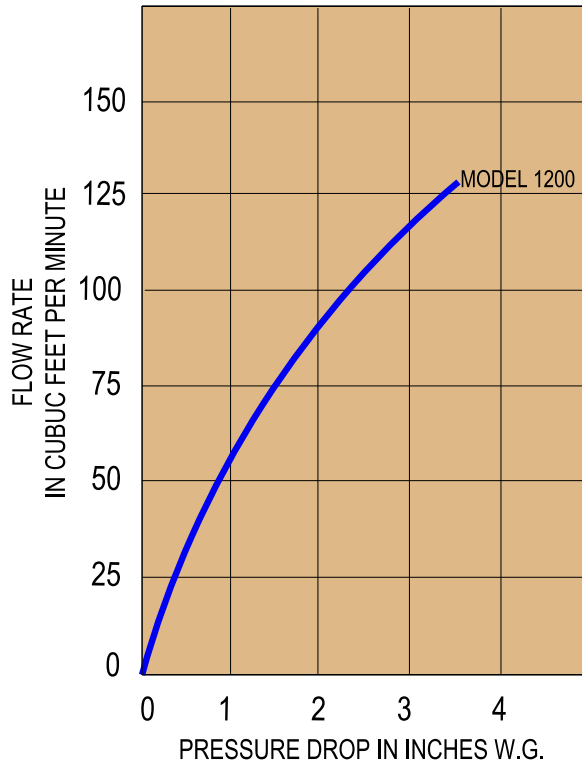

DRIERITETM STORAGE TANK VENT DRIER PRESSURE DROP

PRESSURE DROP VERSUS FLOW RATE
FOR MODEL 105
STORAGE TANK VENT DRIER

PRESSURE DROP VERSUS FLOW RATE
FOR MODEL 1100
STORAGE TANK VENT DRIER

PRESSURE DROP VERSUS FLOW RATE
FOR MODEL 1200
STORAGE TANK VENT DRIER

PRESSURE DROP VERSUS FLOW RATE
FOR MODEL 1400
STORAGE TANK VENT DRIER