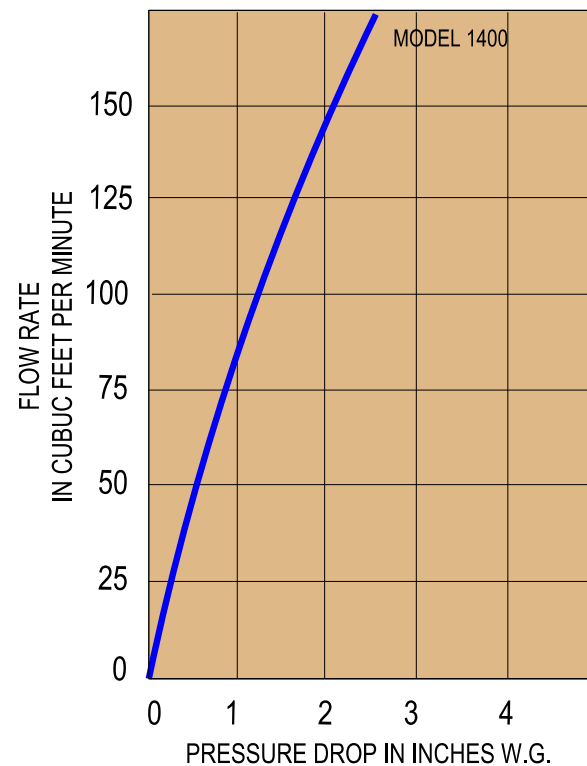

DRIERITETM STORAGE TANK VENT DRIER PRESSURE DROP

PRESSURE DROP VERSUS FLOW RATE
FOR MODEL 105
STORAGE TANK VENT DRIER

PRESSURE DROP VERSUS FLOW RATE
FOR MODEL 1100
STORAGE TANK VENT DRIER

PRESSURE DROP VERSUS FLOW RATE
FOR MODEL 1200
STORAGE TANK VENT DRIER

PRESSURE DROP VERSUS FLOW RATE
FOR MODEL 1400
STORAGE TANK VENT DRIER