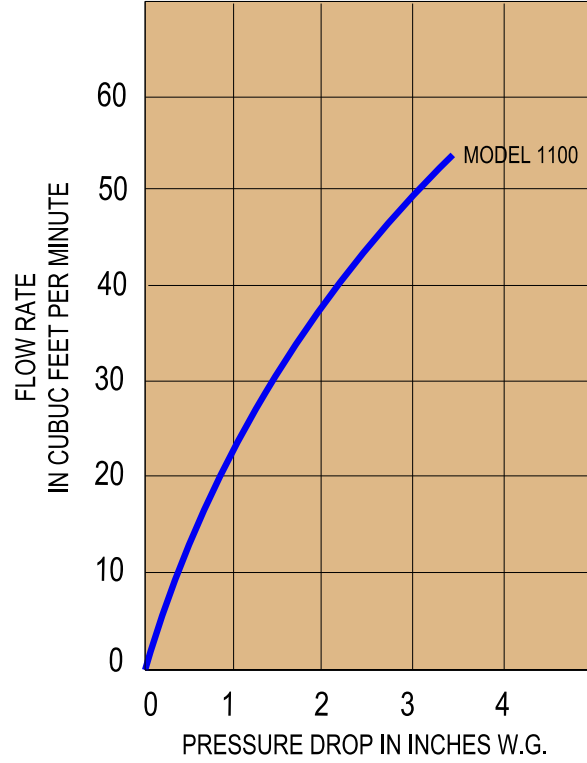

DRIERITETM STORAGE TANK VENT DRIER PRESSURE DROP

PRESSURE DROP VERSUS FLOW RATE
FOR MODEL 105
STORAGE TANK VENT DRIER

PRESSURE DROP VERSUS FLOW RATE
FOR MODEL 1100
STORAGE TANK VENT DRIER

PRESSURE DROP VERSUS FLOW RATE
FOR MODEL 1200
STORAGE TANK VENT DRIER

PRESSURE DROP VERSUS FLOW RATE
FOR MODEL 1400
STORAGE TANK VENT DRIER