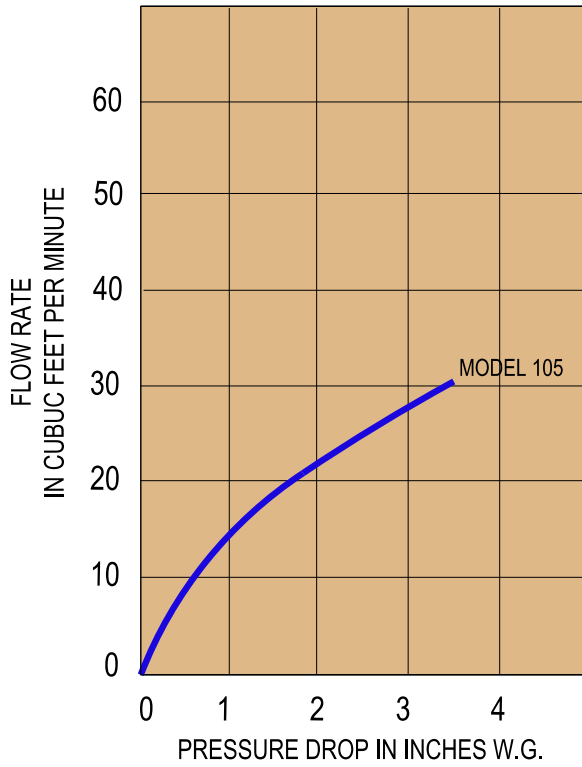

DRIERITETM STORAGE TANK VENT DRIER PRESSURE DROP

PRESSURE DROP VERSUS FLOW RATE
FOR MODEL 105
STORAGE TANK VENT DRIER

PRESSURE DROP VERSUS FLOW RATE
FOR MODEL 1100
STORAGE TANK VENT DRIER

PRESSURE DROP VERSUS FLOW RATE
FOR MODEL 1200
STORAGE TANK VENT DRIER

PRESSURE DROP VERSUS FLOW RATE
FOR MODEL 1400
STORAGE TANK VENT DRIER